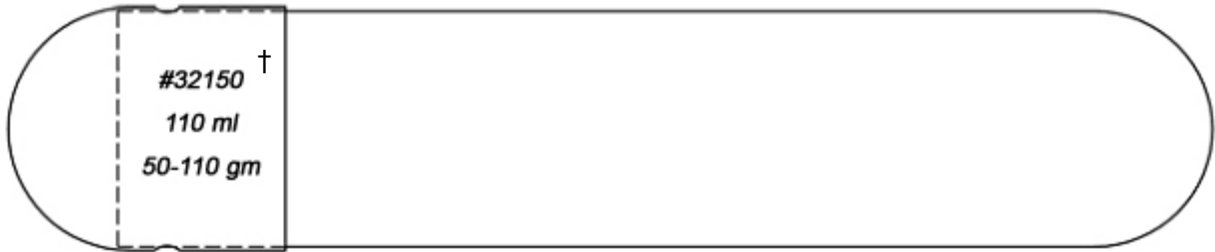

## Large Animal Gelatin Capsules

(Small Animal Capsules on the Reverse Side)

All Capsules Shown  
 Approximate Size

† For adult cattle and horses.

Size	Su07	7	10	12el	11	12	13
Some of The Species That Can be Dosed	<< Cow >>						
				Calf		<< Calf >>	
					<< Horses (Adult) >>		
			Goat (145+ lbs.)	Goat (100+ lbs.)	Goat (55+ lbs.)	<< Goat (44+ lbs.) >>	
			Dog (70+ lbs.)	Dog (60+ lbs.)	Dog (45+ lbs.)	<< Dog (13+ lbs.) >>	
					Swine (70+ lbs.)	Swine (35+ lbs.)	Swine (20+ lbs.)
					Ostrich (Adult)	Ostrich (50+ lbs.)	Ostrich (25+ lbs.)
				Deer (200+ lbs.)	<<Deer (80+ lbs.)>>		Sheep (Adult)

Capsule Fill Weight in gm depends on density of powder being filled.

Visit [www.torpac.com/dosing](http://www.torpac.com/dosing) for information on our Dosing Applicators.