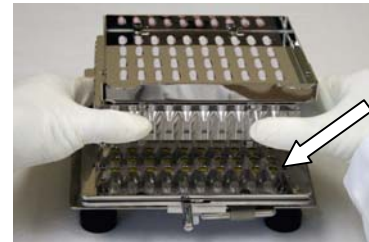

Capsule Size	Fits in DBcaps® size	Fits in Standard Capsule size
000		
00el		
00		000
0el		000, 00el
0	AAA, AAel	000, 00, 00el
1el	AAA, AAel	000, 00, 00el, 0
1	AAA, AAel	000, 00, 00el, 0, 0el
2el	AAA, AAel	000, 00, 00el, 0, 0el
2	AAA, AAel	000, 00, 00el, 0, 0el
3	AAA, AAel, AA, A	000, 00, 00el, 0, 0el, 1
4	AAA, AAel, AA, A	000, 00, 00el, 0, 0el, 1, 2
5	AAA, AAel, AA, A, B, D	000, 00, 00el, 0, 0el, 1, 2, 3

Using the Capsule-in-Capsule Over-Encapsulation Attachment.

1. Pour 50+ trial capsules onto the Orienter. Shake back and forth moving them into the slots.

2. Lift gate and pour off excess trial capsules.