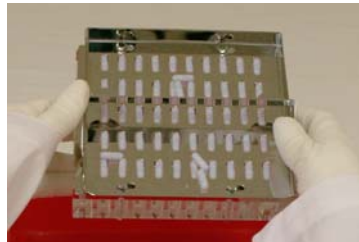

The Quickest Way to do Capsule Over-Encapsulation.

-  Simple to use.
-  Works with the ProFill 100 & ProFill OE Capsule Filling Systems.
-  Made of Acrylic and Stainless Steel.
-  Made for use with most capsule sizes.

The ProFill Capsule Filling System not included.

Capsule-in-Capsule Over-Encapsulation: To over-encapsulate a smaller size capsule into a larger capsule, you can use the ProFill 100 Orienter for the smaller size capsule, as it will orient the smaller size capsule even though the capsule is in the locked position. This attachment is available for immediate delivery. For size AAA only, this is a custom attachment, available in 6-8 weeks.

Using the Capsule-in-Capsule Over-Encapsulation Attachment.

1. Pour 50+ trial capsules onto the Orienter. Shake back and forth moving them into the slots.

2. Lift gate and pour off excess trial capsules.