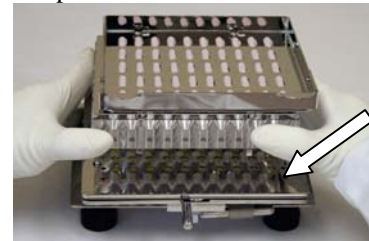

6. To fill remaining rows, repeat steps 1-4 except this time align the Orienter locating feet in the holes nearest the operator.